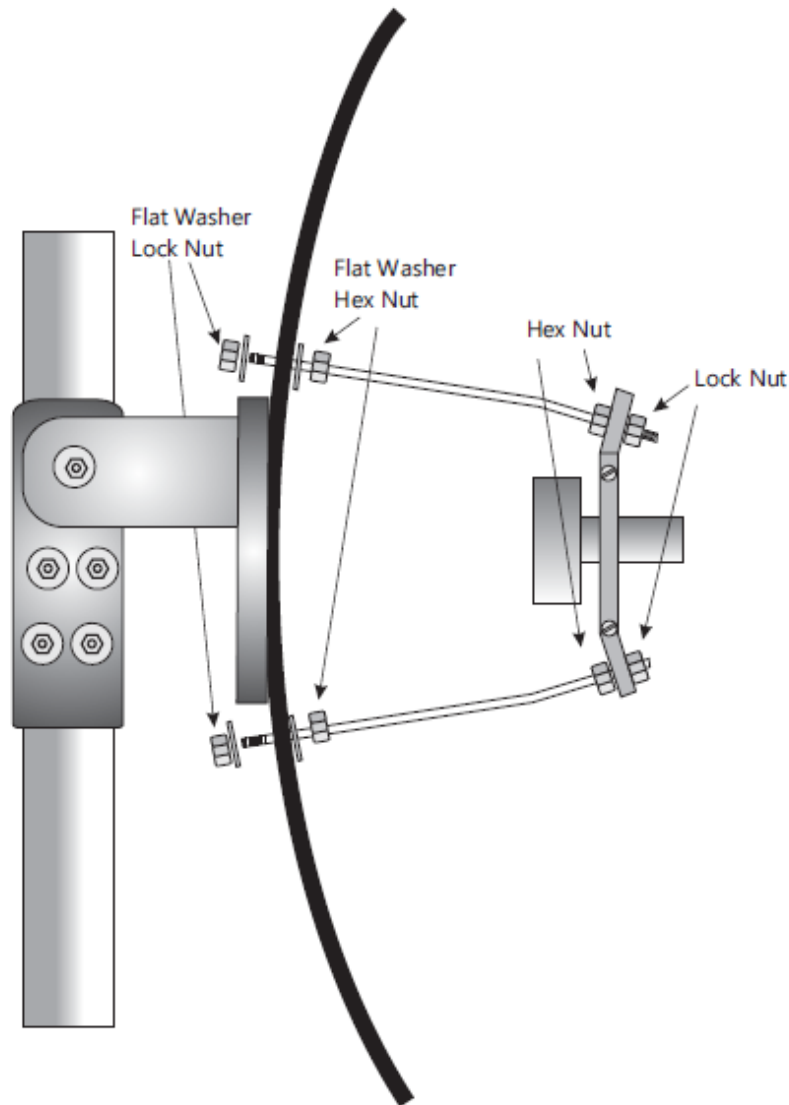

Directive Systems & Engineering

2702 Rodgers Terrace
Haymarket, VA 20169-1628

www.directivesystems.com

703-754-3876

10 GHz 60cm Dish w/strut kit & feed horn, Model DSE10GHZDH6

Measured gain with Directive Systems DSEDH6 .6m dish 33dBi min.

Note: *This system uses a one-piece die cast aluminum tripod mount - DSEDHMOUNT (not included).*

BEFORE INSTALLING YOUR NEW ANTENNA, PLEASE BE SURE TO READ THE ENCLOSED WARNING PAMPHLET.

PARTS

Note: All hardware is Stainless Steel unless otherwise noted.

6	1/4" Hex Nuts
6	1/4" Lock Nuts
6	1/4" Flat Washers
3	Struts
1	Feed Holder

INSTALLATION INSTRUCTIONS

Adjust the placement of 1/4" nuts on the three struts to achieve a 10.5" spacing from the feed "lip" to the dish surface. You should also adjust the nuts to aim the feed at the central hole in the dish. The feed support ring should be perpendicular to the bore sight axis of the dish. An eyeball adjustment is all that is needed. Use the six flat washers to attach the struts to the dish surface in three places. Secure each strut with a flat washer, then either the 1/4" hex nut or 1/4" lock nut as noted in the diagram. Note that the three struts are bent on one end. Locate this bend closest to the feed.