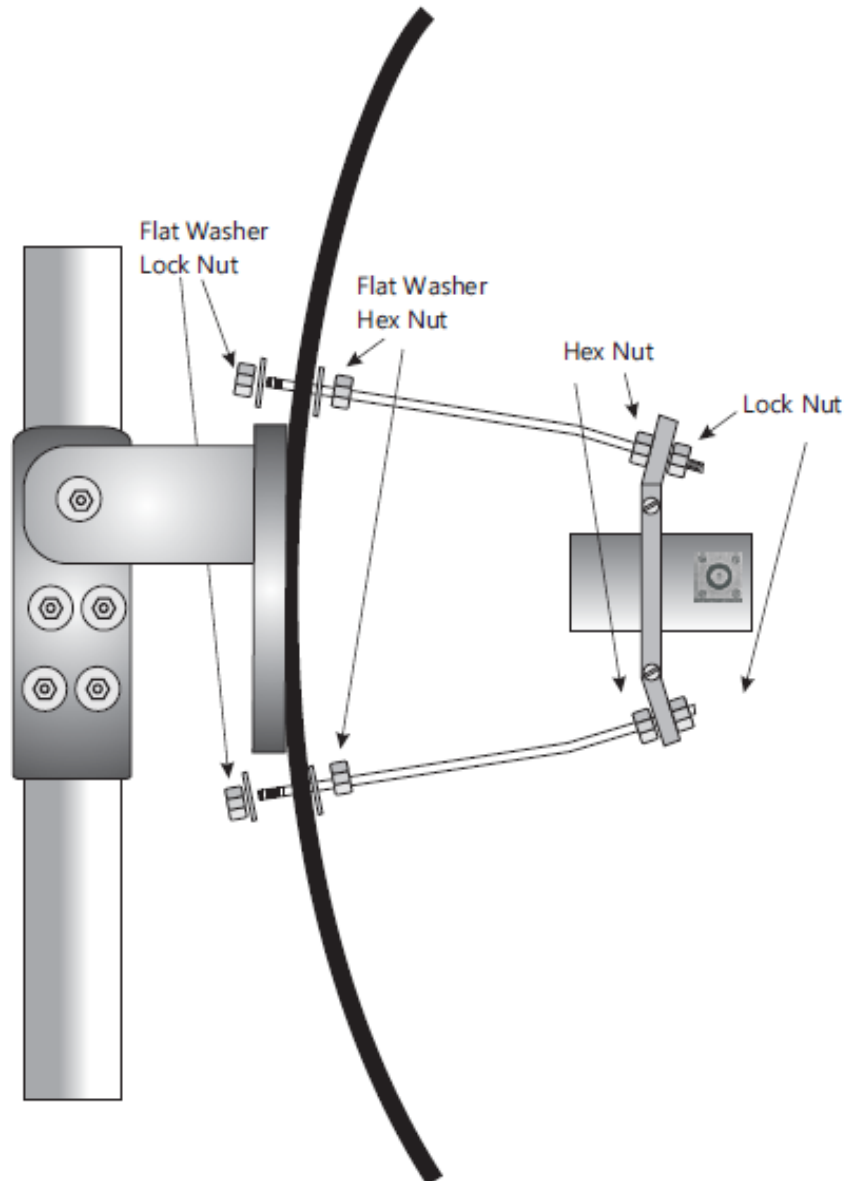

Directive Systems & Engineering

2702 Rodgers Terrace
Haymarket, VA 20169-1628

www.directivesystems.com

703-754-3876

5.7 GHz 60cm Dish w/strut kit & feed horn, Model DSE5760DH6

Note: This system uses a one-piece die cast aluminum tripod mount - DSEDHMOUNT (not included).

BEFORE INSTALLING YOUR NEW ANTENNA, PLEASE BE SURE TO READ THE ENCLOSED WARNING PAMPHLET.

PARTS

Note: All hardware is Stainless Steel unless otherwise noted.

6	1/4" Hex Nuts
6	1/4" Lock Nuts
6	1/4" Flat Washers
3	Struts
1	Feed Holder

INSTALLATION INSTRUCTIONS

Adjust the placement of 1/4" nuts on the three struts to achieve a 11.25" spacing from the feed "lip" to the dish surface. You should also adjust the nuts to aim the feed at the central hole in the dish. The feed support ring should be perpendicular to the bore sight axis of the dish. An eyeball adjustment is all that is needed. Use the six flat washers to attach the struts to the dish surface in three places. Secure each strut with a flat washer, then either the 1/4" hex nut or 1/4" lock nut as noted in the diagram. Note that the three struts are bent on one end. Locate this bend closest to the feed.