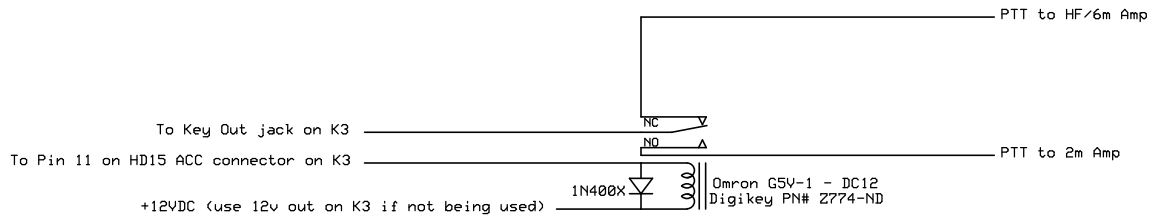

Elecraft K3(S) PTT Steering to control both HF/6m amp and 2m amp

Be sure to set DIGOUT1 to on for 2m only in MENU

Directive Systems and Engineering		
K3 PTT Steering		
Terry Price W8ZN	Rev 1.0 10/20/2020	Page 1