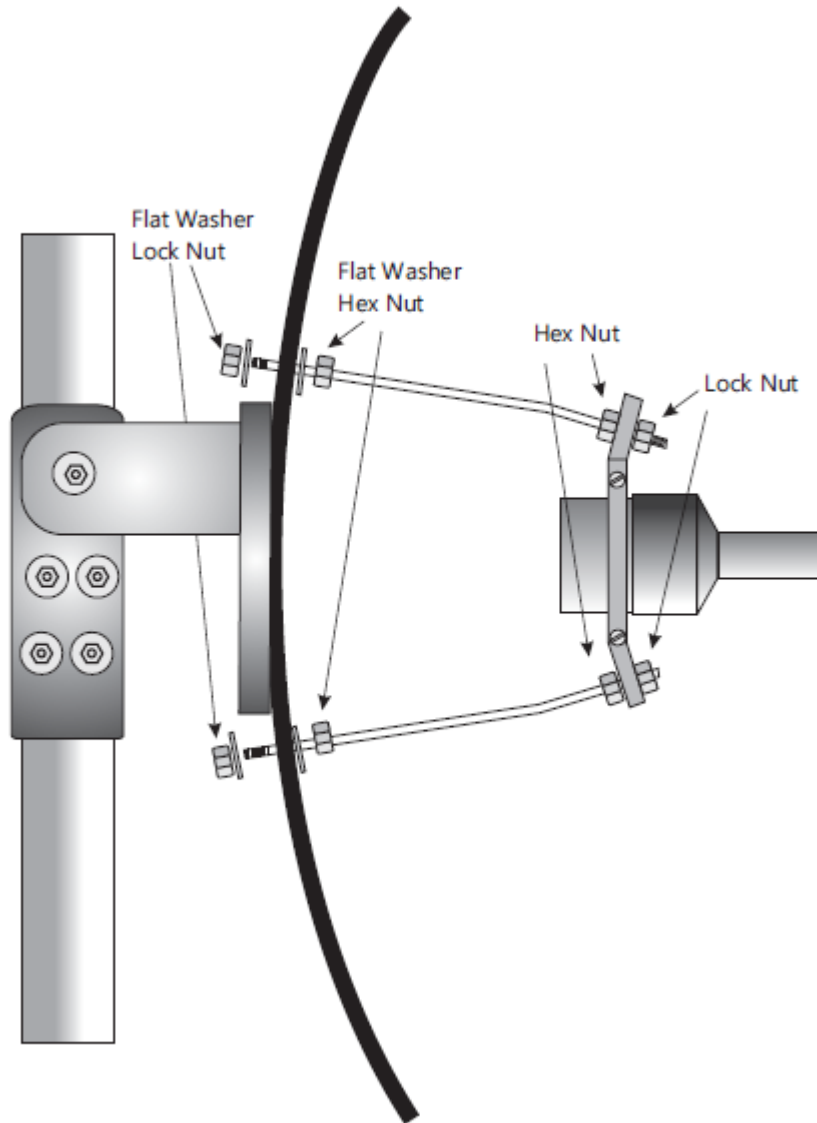

Directive Systems & Engineering

2702 Rodgers Terrace
Haymarket, VA 20169-1628

www.directivesystems.com

703-754-3876

Dual Band 60cm Dish w/strut kit & feed horn, Model DSEDBDH6

Note: This system uses a one-piece die cast aluminum tripod mount - *DSEDHMOUNT* (not included).

BEFORE INSTALLING YOUR NEW ANTENNA, PLEASE BE SURE TO READ THE ENCLOSED WARNING PAMPHLET.

PARTS

Note: All hardware is Stainless Steel unless otherwise noted.

6	1/4" Hex Nuts
6	1/4" Lock Nuts
6	1/4" Flat Washers
3	Struts
1	Feed Holder

INSTALLATION INSTRUCTIONS

Adjust the placement of 1/4" nuts on the three struts to achieve an 11.25" spacing from the feed "lip" to the dish surface. You should also adjust the nuts to aim the feed at the central hole in the dish. The feed support ring should be perpendicular to the bore sight axis of the dish. An eyeball adjustment is all that is needed. Use the six flat washers to attach the struts to the dish surface in three places. Secure each strut with a flat washer, then either the 1/4" hex nut or 1/4" lock nut as noted in the diagram. Note that the three struts are bent on one end. Locate this bend closest to the feed.